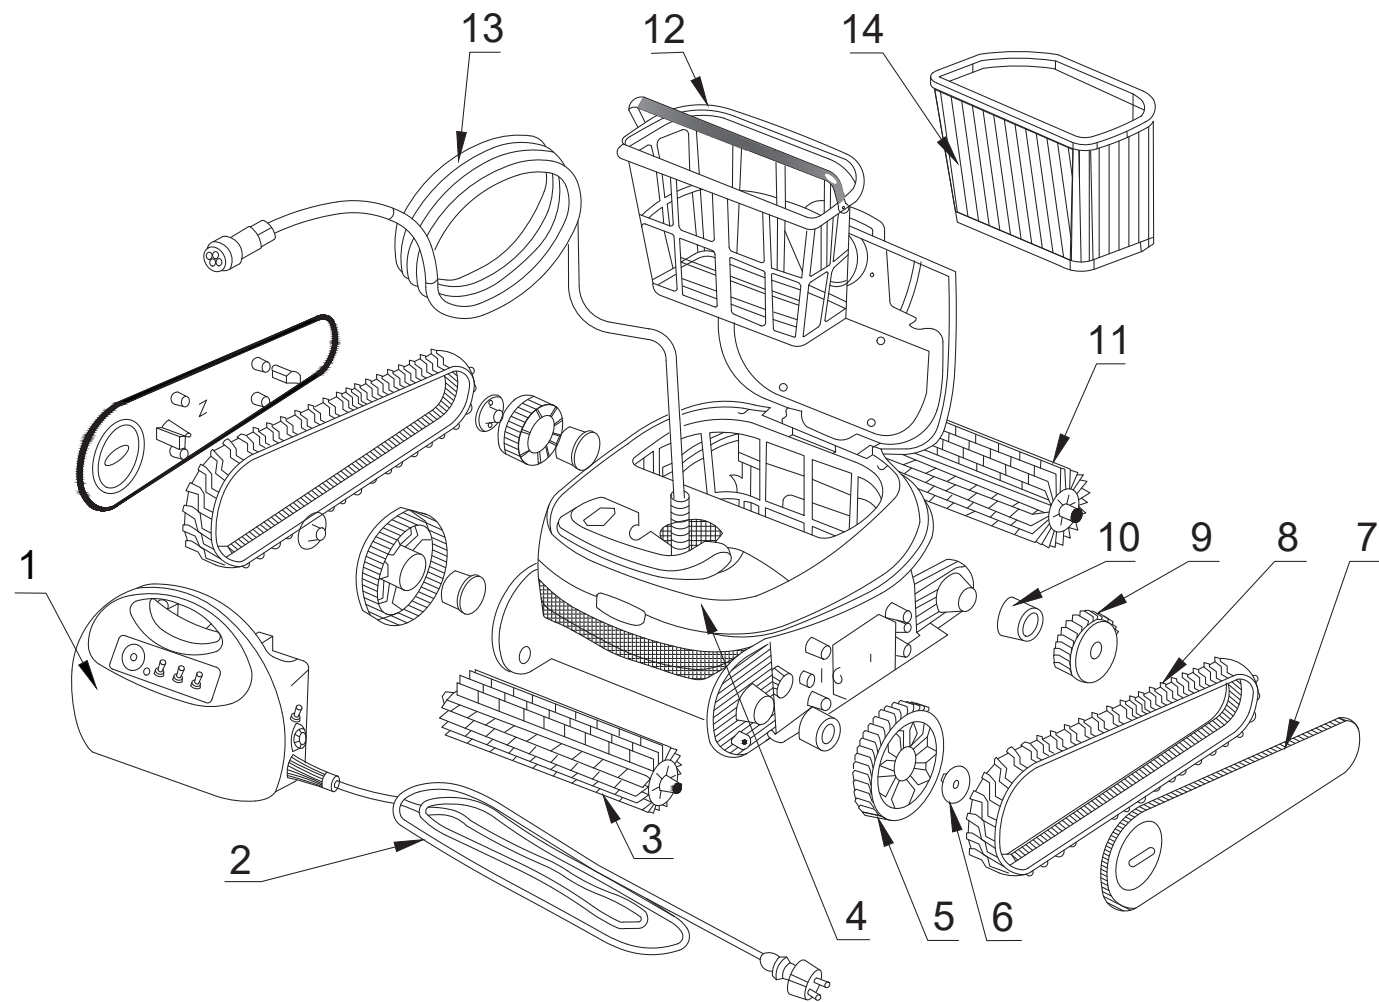

7033078 / 7031319 - FLOTIDE ROBOT POOL CLEANER TYPE XR2

7033078 / 7031319 - FLOTIDE ROBOT POOL CLEANER TYPE XR2

NR.	DESCRIPTION	PART NR.
1+2	Controller box including power cord	7032346
2	Power cord for controller box	7032347
2a	Power cord UK plug for controller box	7033431
3	Small wheel brush	7032348
4	Main house	7032349
5	Drive wheel	7032350
6	Drive wheel fixing block	7032351
7	Side panel	7032352
8	Drive belt	7032353
9	Driven wheel	7032354
10	Sleeve	7032355
11	Wheel brush	7032356
12	Filter basket	7032357
13	Floating cable	7032358
14	Filter paper core	7032359