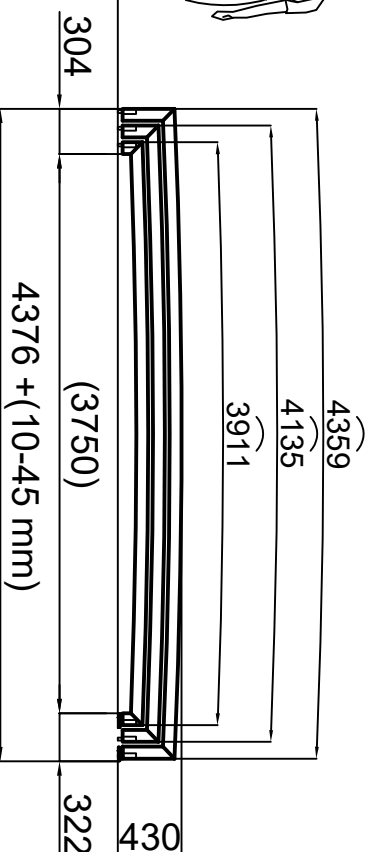

rail PROGRESS - 9876 (divided 2x4500 + 1x876)

One Two Group

model: **CHAMPION 2**

PROFILE:

2x 38x80 mm +1x 50x80 mm CHAMPION, Colour: Anthracite DB 703

RAILS:

1x 9876 mm, 1-rail PROGRESS 95, natural elox
1x 5076 mm, 1-rail PROGRESS 95, natural elox

REMARK:

SIDE VARIABILITY OF THE RAILS

PC:

clear compact 4 mm

LARGE END PANEL:

1x fixed with the element, 38x25mm

SMALL END PANEL:

mPVC black

Total Weight	~ kg	EN
Maximum snow load	~75 kg/m ²	x
Maximum wind load	~120 km/h	x

LOAD LIMITS ACCORDING TO EUROCODE (EN) E99 STANDARD