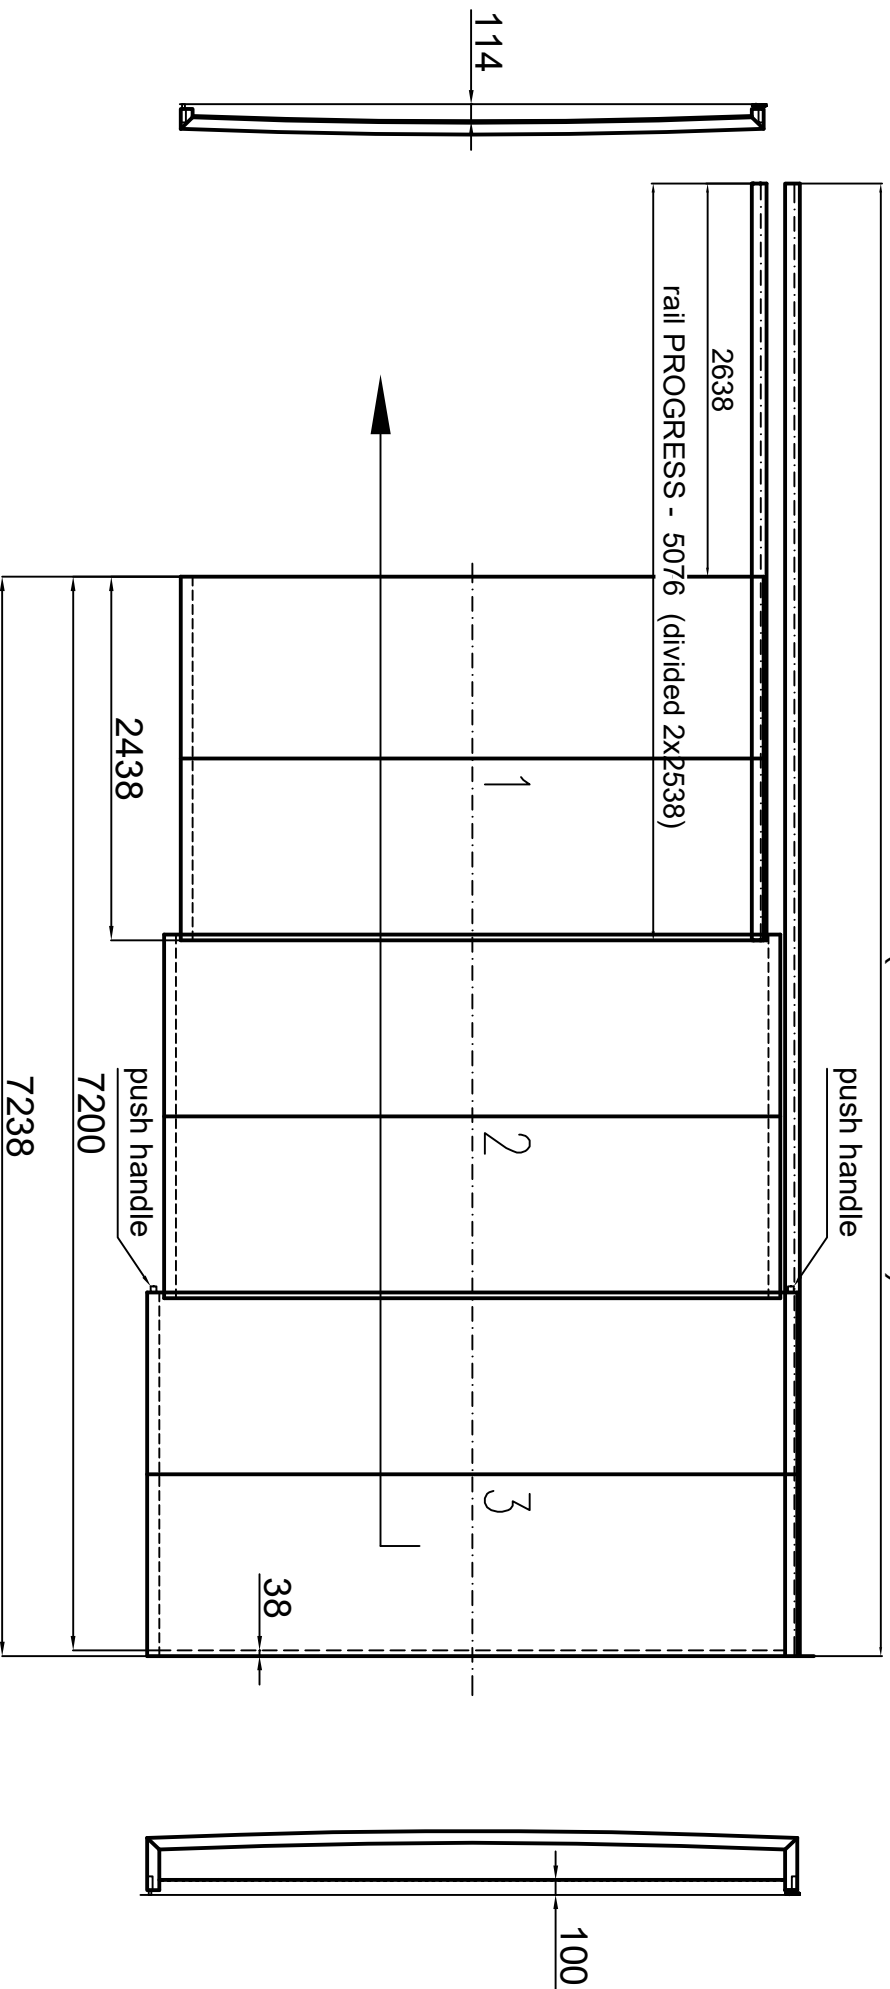

rail PROGRESS - 9876 (divided 2x4500 + 1x876)

One Two Group

model: **CHAMPION 2**

PROFILE:

2x 38x80 mm +1x 50x80 mm CHAMPION, Colour: Anthracite DB 703

RAILS:

1x 9876 mm, 1-rail PROGRESS 95, natural elox
1x 5076 mm, 1-rail PROGRESS 95, natural elox

REMARK:

SIDE VARIABILITY OF THE RAILS

PC:

clear compact 4 mm

LARGE END PANEL:

1x fixed with the element, 38x25mm

SMALL END PANEL:

mPVC black

Total Weight	~ kg	EN
Maximum snow load	~75 kg/m ²	x
Maximum wind load	~120 km/h	x

LOAD LIMITS ACCORDING TO EUROCODE (EN) E99 STANDARD