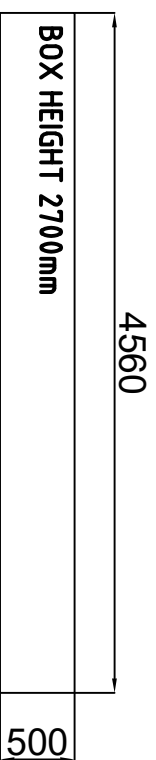

rail PROGRESS - 9876 (divided 2x4500 + 1x876)

One Two Group

model: **CHAMPION 2**

PROFILE:

2x 38x80 mm +1x 50x80 mm CHAMPION, Colour: Anthracite DB 703

RAILS:

1x 9876 mm, 1-rail PROGRESS 95, natural elox
1x 5076 mm, 1-rail PROGRESS 95, natural elox

REMARK:

SIDE VARIABILITY OF THE RAILS

PC:

clear compact 4 mm

LARGE END PANEL:

1x fixed with the element, 38x25mm

SMALL END PANEL:

mPVC black

Total Weight	~ kg	EN
Maximum snow load	~75 kg/m ²	x
Maximum wind load	~120 km/h	x

LOAD LIMITS ACCORDING TO EUROCODE (EN) E99 STANDARD