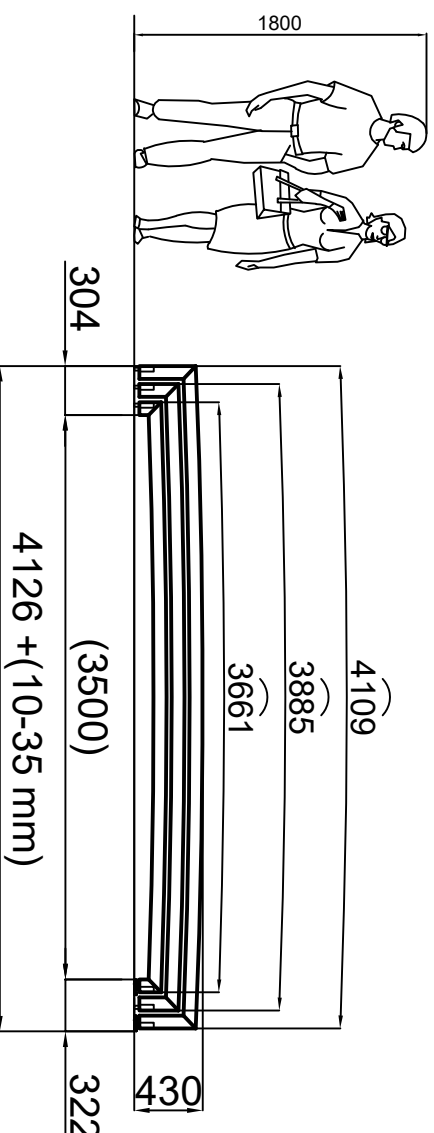

rail PROGRESS - 8724 (divided 2x4000 + 1x724)

**One Two Group**

model: **CHAMPION 1**

**PROFILE:**

**RAILS:**

**REMARK:**

2x 38x80 mm CHAMPION, Colour: Anthracite DB 703  
 1x 8724 mm, 1- rail PROGRESS 95, natural elox  
 1x 4500 mm, 1-rail PROGRESS 95, natural elox  
 SIDE VARIABILITY OF THE RAILS

**PC:**

clear compact 4 mm

LARGE END PANEL:  
 SMALL END PANEL:

1x fixed with the element, 38x25mm  
 mPVC black

Total Weight		~ kg	EN
Maximum snow load		~ 85 kg/m <sup>2</sup>	x
Maximum wind load		~ 125 km/h	x
LOAD LIMITS ACCORDING TO EUROCODE 1, EC9 STANDARD			