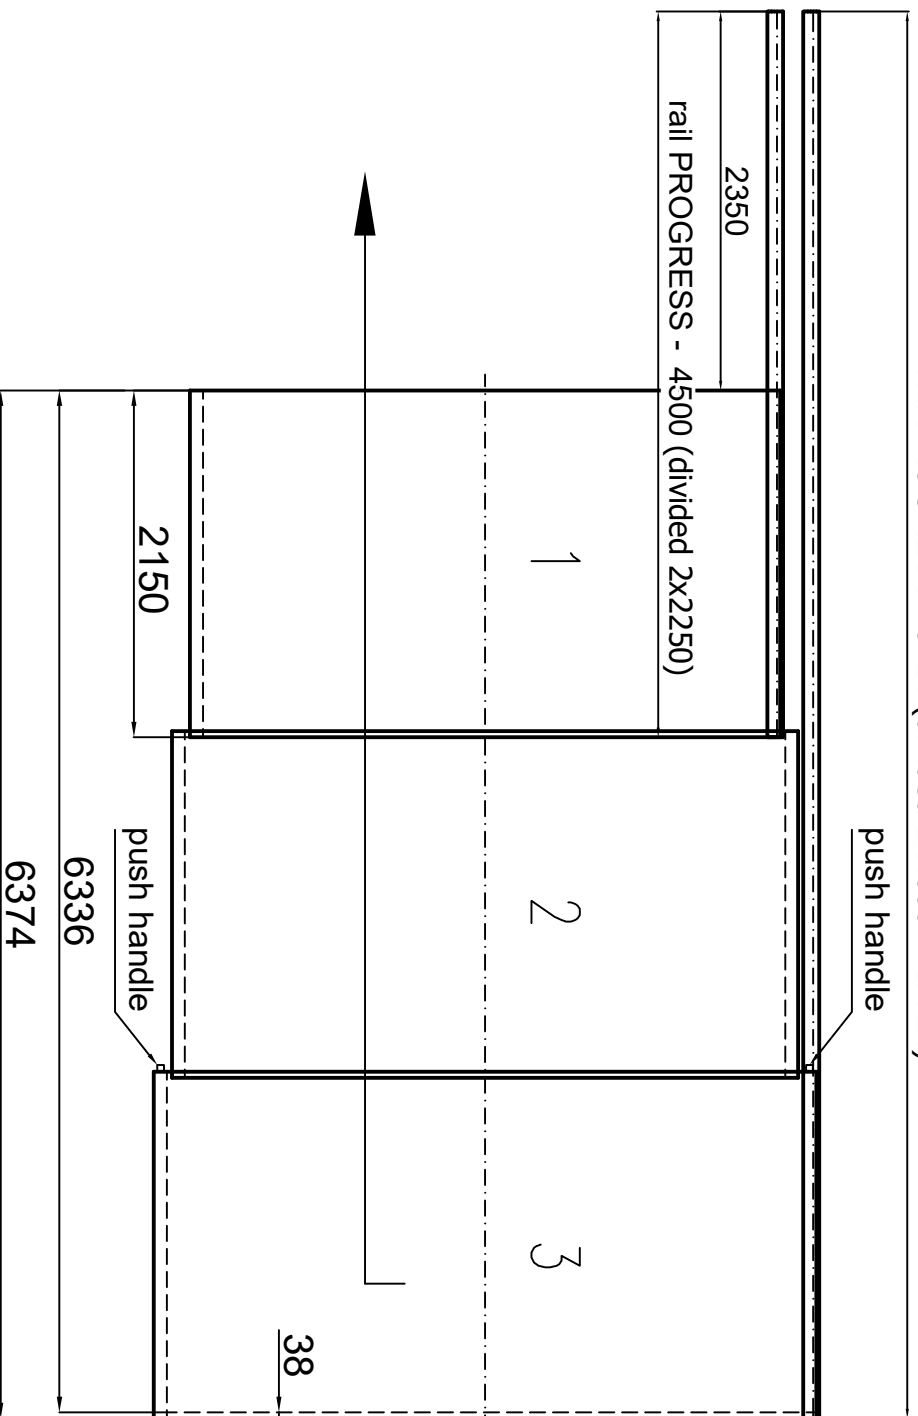

rail PROGRESS - 8724 (divided 2x4000 + 1x724)

**One Two Group**

model: **CHAMPION 1**

**PROFILE:**

**RAILS:**

**REMARK:**

2x 38x80 mm CHAMPION, Colour: Anthracite DB 703  
 1x 8724 mm, 1- rail PROGRESS 95, natural elox  
 1x 4500 mm, 1-rail PROGRESS 95, natural elox  
 SIDE VARIABILITY OF THE RAILS

**PC:**

clear compact 4 mm

LARGE END PANEL:  
 SMALL END PANEL:

1x fixed with the element, 38x25mm  
 mPVC black

Total Weight		~ kg	EN
Maximum snow load		~ 85 kg/m <sup>2</sup>	x
Maximum wind load		~ 125 km/h	x
LOAD LIMITS ACCORDING TO EUROCODE 1, EC9 STANDARD			