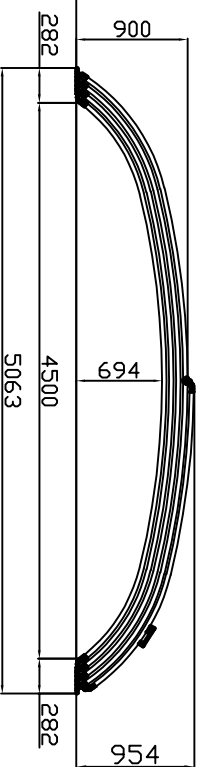

ALUKOV - AZFC-BX3 Client:

Model: - AZURE FLAT COMPACT
PC: clear polycarbonat PC 3 mm
COLOUR: Anthrazit DB 703
RAIL: 4x AZURE 4325mm, elox
LARGE FACE: outer fixed, without door
SMALL FACE: outer fixed, without door
LATERAL DOOR: 1x, left or right, opening to left or to right, lock outside

| Total Weight | | ~ 370 kg | EN |
|-------------------|------------------------|----------|----|
| Maximum snow load | ~ 60 kg/m ² | X | X |
| Maximum wind load | ~ 100 km/h | X | X |

LOADS UNITS ACCORDING TO EUROCODE (EN) (EN) STANDARD