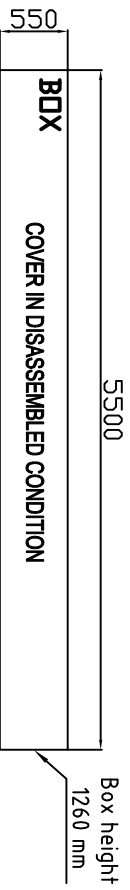

ALUKOV - AZFC-BX3 Client:

Model: - AZURE FLAT COMPACT
PC: clear polycarbonat PC 3 mm
COLOUR: Anthrazit DB 703
RAIL: 4x AZURE 4325mm, elox
LARGE FACE: outer fixed, without door
SMALL FACE: outer fixed, without door
LATERAL DOOR: 1x, left or right, opening to left or to right, lock outside

| Total Weight | | ~ 370 kg | EN |
|-------------------|------------------------|----------|----|
| Maximum snow load | ~ 60 kg/m ² | X | X |
| Maximum wind load | ~ 100 km/h | X | X |

LOADS UNITS ACCORDING TO EUROCODE (EN) (EN) STANDARD