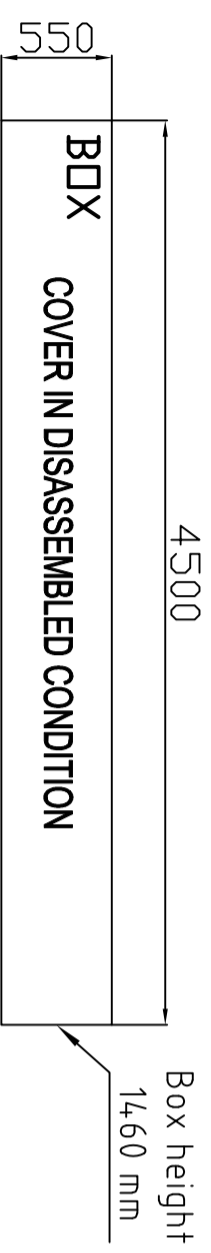

ALUKOV - AZFC-BX2

Client:

Model: - AZURE FLAT COMPACT

PC: clear polycarbonat PC 3 mm

COLOUR: Anthrazit DB 703

RAIL: 4x AZURE 3860mm, elox

LARGE FACE: outer fixed, without door

SMALL FACE: outer fixed, without door

LATERAL DOOR: 1x, left or right, opening to left or to right, lock outside

Total Weight		~ 340 kg	EN
Maximum snow load		~ 70 kg/m ²	x
Maximum wind load		~ 100 km/h	x

LOAD LIMITS ACCORDING TO EUROCODE (EC1, EC9) STANDARD