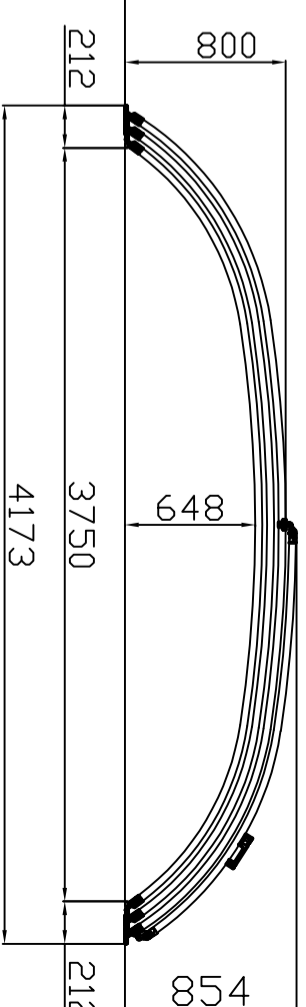

ALUKOV - AZFC-BX2

Client:

Model: - AZURE FLAT COMPACT

PC: clear polycarbonat PC 3 mm

COLOUR: Anthrazit DB 703

RAIL: 4x AZURE 3860mm, elox

LARGE FACE: outer fixed, without door

SMALL FACE: outer fixed, without door

LATERAL DOOR: 1x, left or right, opening to left or to right, lock outside

Total Weight		~ 340 kg	EN
Maximum snow load		~ 70 kg/m ²	x
Maximum wind load		~ 100 km/h	x

LOAD LIMITS ACCORDING TO EUROCODE (EC1, EC9) STANDARD