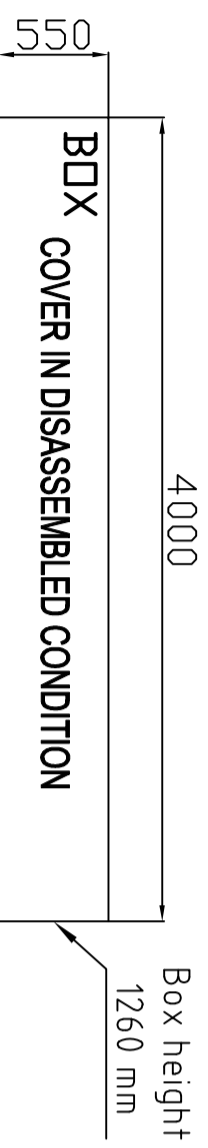

ALUKOV - AZFC-BX1 Client:

Model: - AZURE FLAT COMPACT
PC: clear polycarbonat PC 3 mm
COLOUR: Anthrazit DB 703
RAIL: 4x AZURE 3260mm, elox
LARGE FACE: outer fixed, without door
SMALL FACE: outer fixed, without door
LATERAL DOOR: 1x, left or right, opening to left or to right, lock outside

Total Weight	~ 300 kg	EN
Maximum snow load	~ 80 kg/m ²	x
Maximum wind load	~ 100 km/h	x

LOAD LIMITS ACCORDING TO EUROCODE (EC1, EC3) STANDARD