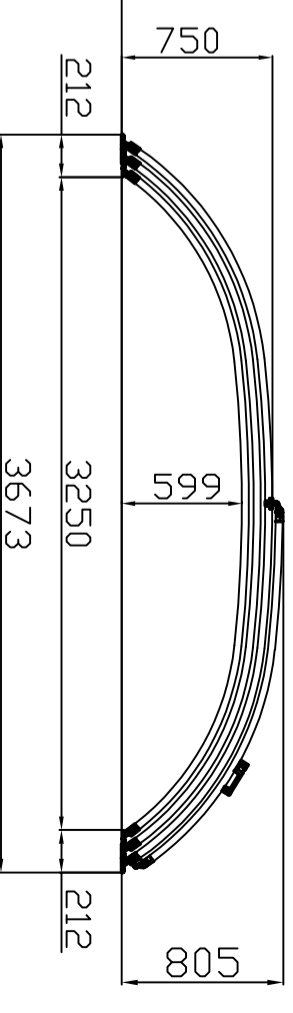

ALUKOV - AZFC-BX1 Client:

Model: - AZURE FLAT COMPACT
PC: clear polycarbonat PC 3 mm
COLOUR: Anthrazit DB 703
RAIL: 4x AZURE 3260mm, elox
LARGE FACE: outer fixed, without door
SMALL FACE: outer fixed, without door
LATERAL DOOR: 1x, left or right, opening to left or to right, lock outside

Total Weight	~ 300 kg	EN
Maximum snow load	~ 80 kg/m ²	x
Maximum wind load	~ 100 km/h	x

LOAD LIMITS ACCORDING TO EUROCODE (EC1, EC3) STANDARD